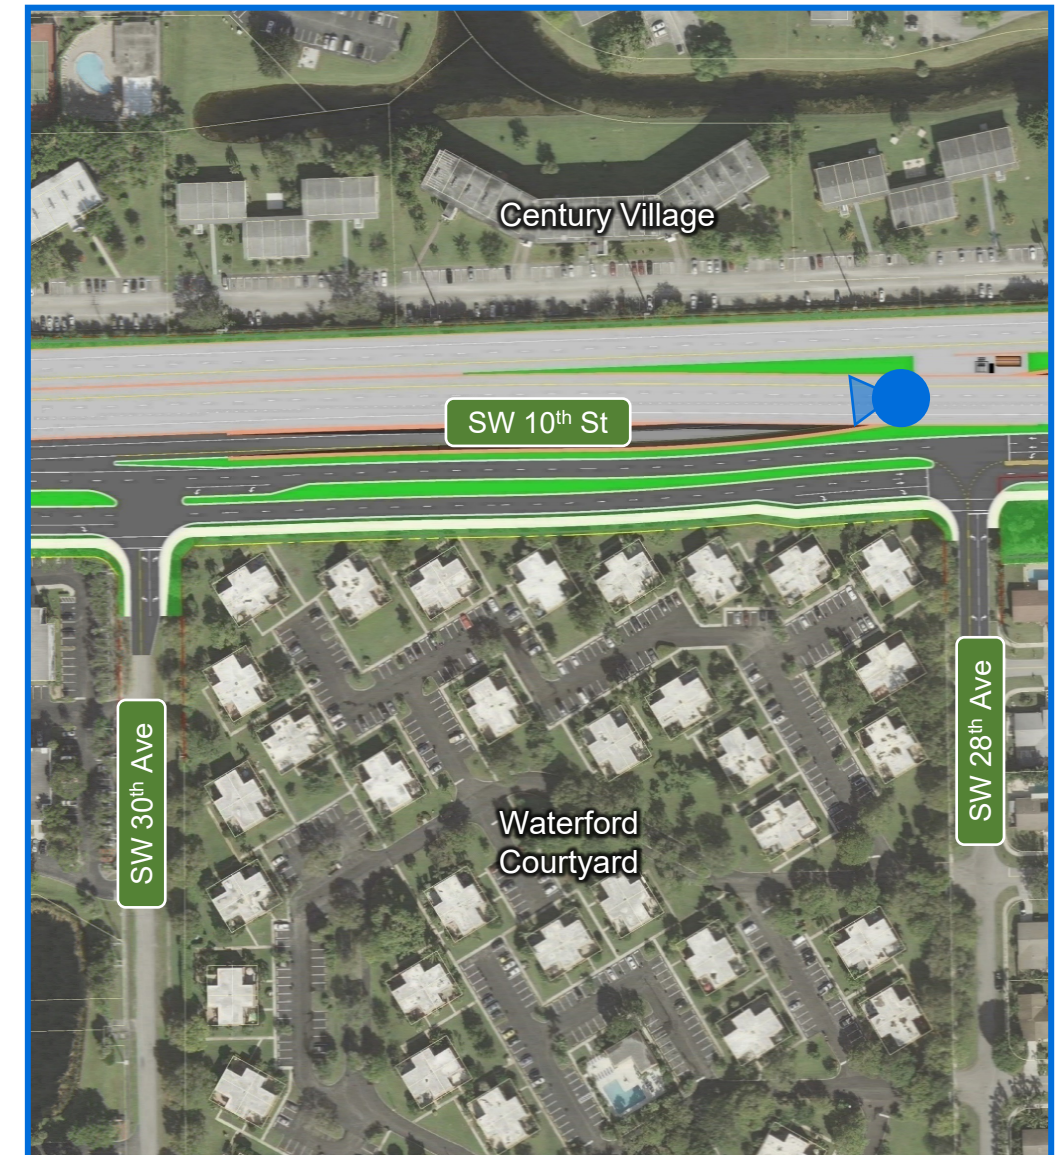

Rendering Booklet with Noise Walls

Camera List

1. At Waterways – Looking West
2. At Waterways – Looking East
3. East of Independence – Looking West
- 4A. East of Independence – Looking East With Ramps to Powerline Road
- 4B. East of Independence – Looking East Without Ramps to Powerline Road
5. At Powerline Road – Looking North
- 6A. At Powerline Road – Looking East With Ramps to Powerline Road
- 6B. At Powerline Road – Looking East Without Ramps to Powerline Road
- 7A. At SW 30th Ave – Looking East With Ramps to Powerline Road
- 7B. At SW 30th Ave – Looking East Without Ramps to Powerline Road
- 8A. East of SW 30th Ave – Looking East With Ramps to Powerline Road
- 8B. East of SW 30th Ave – Looking East Without Ramps to Powerline Road
- 9A. Waterford Courtyard – Looking West With Ramps to Powerline Road
- 9B. Waterford Courtyard – Looking West Without Ramps to Powerline Road
- 10A. At Balcony – Looking Southwest With Ramps to Powerline Road
- 10B. At Balcony – Looking Southwest Without Ramps to Powerline Road

Camera 2: At Waterways – Looking East

Camera 3: East of Independence – Looking West

Camera 4A: East of Independence – Looking East With Ramps to Powerline Road

Camera 4B: East of Independence – Looking East Without Ramps to Powerline Road

Camera 5: At Powerline Road – Looking North

Camera 6A: At Powerline Road – Looking East With Ramps to Powerline Road

Camera 6B: At Powerline Road – Looking East Without Ramps to Powerline Road

Camera 7B: At SW 30th Ave – Looking East Without Ramps to Powerline Road

Camera 8A: East of SW 30th Ave – Looking East With Ramps to Powerline Road

Camera 8B: East of SW 30th Ave – Looking East Without Ramps to Powerline Road

Camera 9A: Waterford Courtyard – Looking West With Ramps to Powerline Road