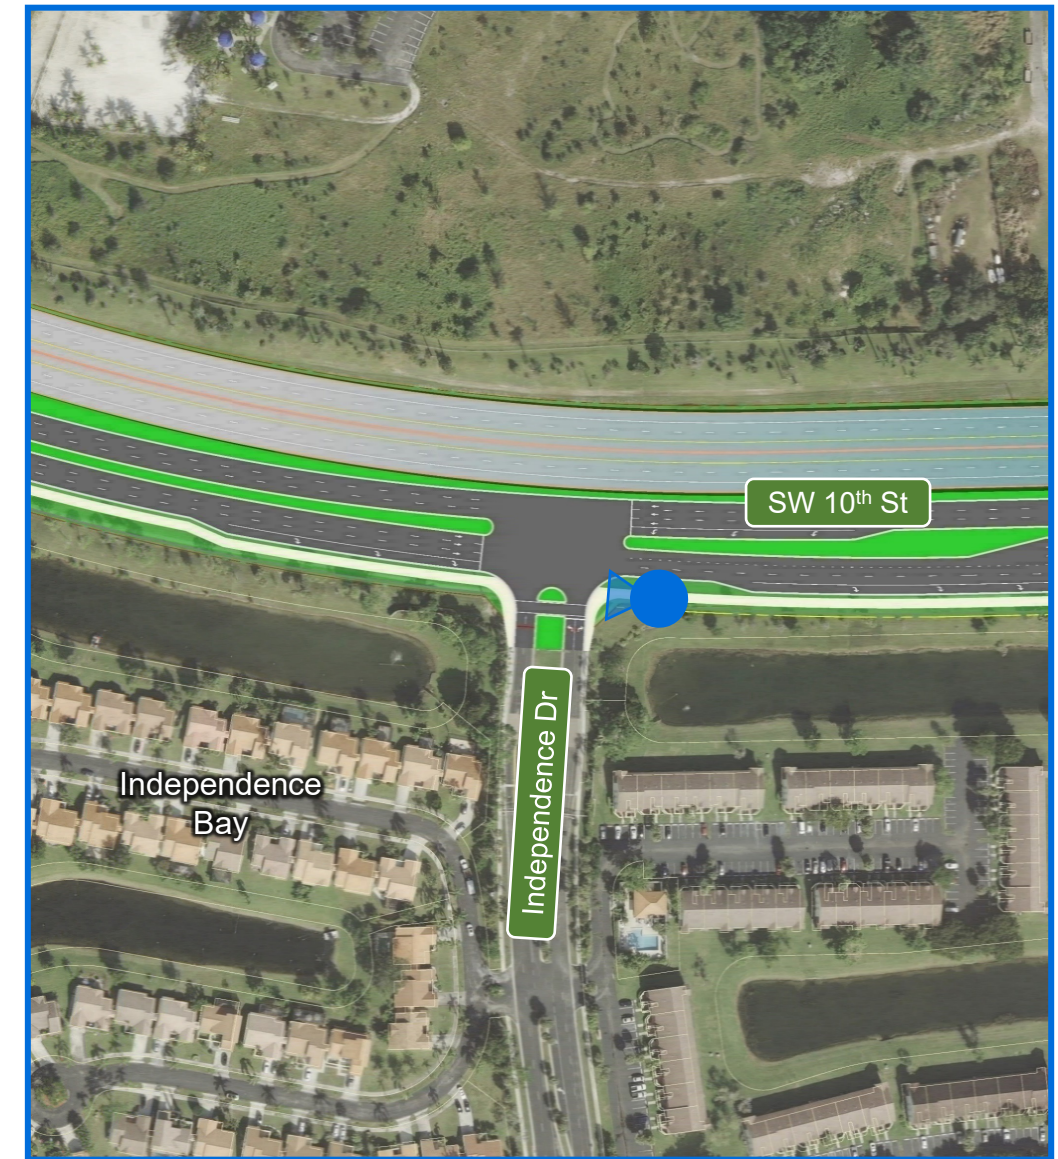

Rendering Booklet with Noise Walls

Camera List

1. At Waterways – Looking West
2. At Waterways – Looking East
3. East of Independence – Looking West
- 4A. East of Independence – Looking East With Ramps to Powerline Road
- 4B. East of Independence – Looking East Without Ramps to Powerline Road
5. At Powerline Road – Looking North
- 6A. At Powerline Road – Looking East With Ramps to Powerline Road
- 6B. At Powerline Road – Looking East Without Ramps to Powerline Road
- 7A. At SW 30th Ave – Looking East With Ramps to Powerline Road
- 7B. At SW 30th Ave – Looking East Without Ramps to Powerline Road
- 8A. East of SW 30th Ave – Looking East With Ramps to Powerline Road
- 8B. East of SW 30th Ave – Looking East Without Ramps to Powerline Road
- 9A. Waterford Courtyard – Looking West With Ramps to Powerline Road
- 9B. Waterford Courtyard – Looking West Without Ramps to Powerline Road
- 10A. At Balcony – Looking Southwest With Ramps to Powerline Road
- 10B. At Balcony – Looking Southwest Without Ramps to Powerline Road

Camera 2: At Waterways – Looking East

Camera 3: East of Independence – Looking West

Camera 4A: East of Independence – Looking East With Ramps to Powerline Road

Camera 4B: East of Independence – Looking East Without Ramps to Powerline Road

Camera 5: At Powerline Road – Looking North

Camera 6A: At Powerline Road – Looking East With Ramps to Powerline Road

Camera 6B: At Powerline Road – Looking East Without Ramps to Powerline Road

Camera 7B: At SW 30th Ave – Looking East Without Ramps to Powerline Road

Camera 8A: East of SW 30th Ave – Looking East With Ramps to Powerline Road

Camera 8B: East of SW 30th Ave – Looking East Without Ramps to Powerline Road

Camera 9A: Waterford Courtyard – Looking West With Ramps to Powerline Road