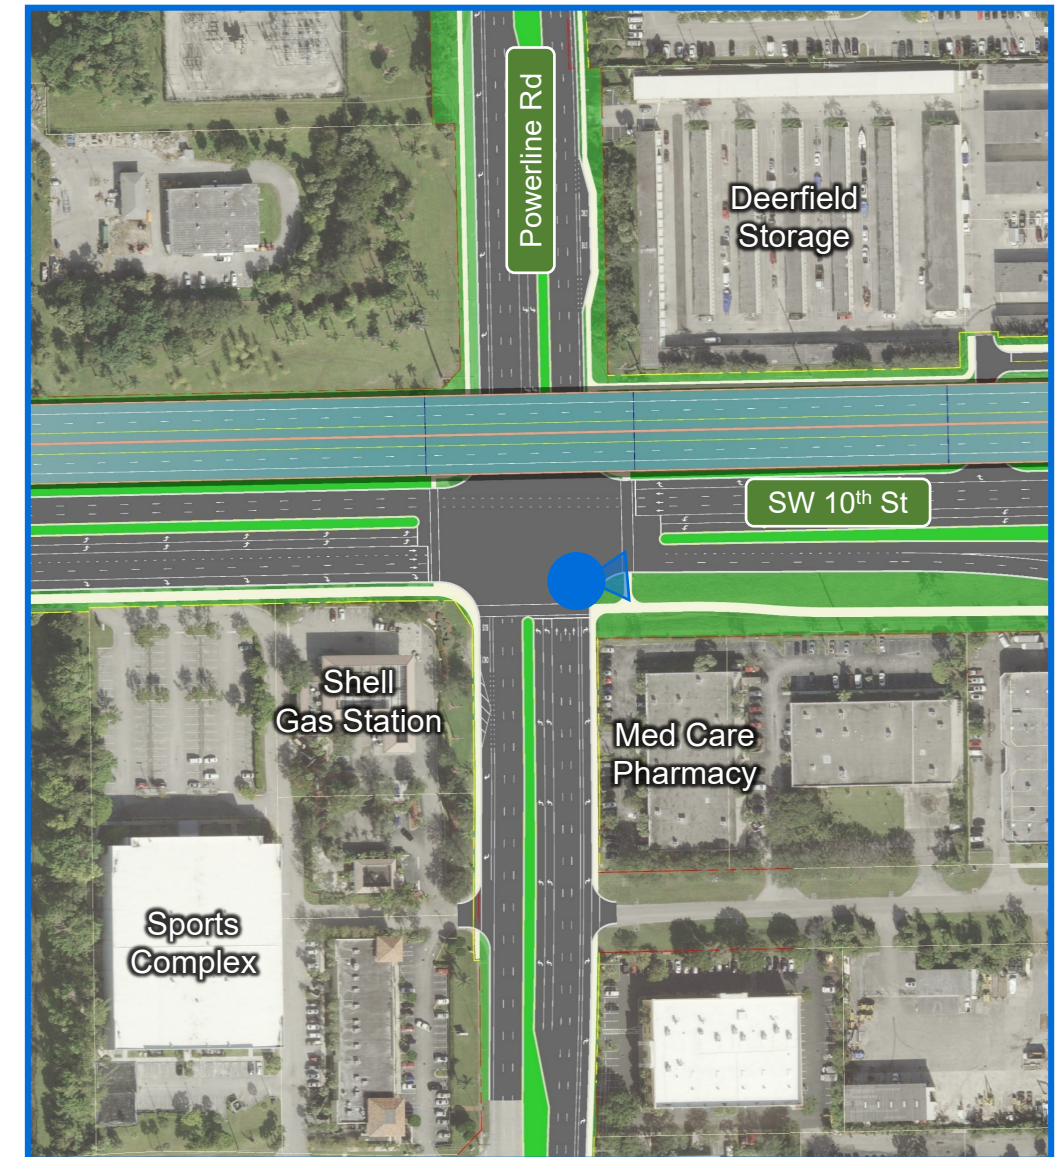

Rendering Booklet with Noise Walls

Camera List

1. At Waterways – Looking West
2. At Waterways – Looking East
3. East of Independence – Looking West
- 4A. East of Independence – Looking East With Ramps to Powerline Road
- 4B. East of Independence – Looking East Without Ramps to Powerline Road
5. At Powerline Road – Looking North
- 6A. At Powerline Road – Looking East With Ramps to Powerline Road
- 6B. At Powerline Road – Looking East Without Ramps to Powerline Road
- 7A. At SW 30th Ave – Looking East With Ramps to Powerline Road
- 7B. At SW 30th Ave – Looking East Without Ramps to Powerline Road
- 8A. East of SW 30th Ave – Looking East With Ramps to Powerline Road
- 8B. East of SW 30th Ave – Looking East Without Ramps to Powerline Road
- 9A. Waterford Courtyard – Looking West With Ramps to Powerline Road
- 9B. Waterford Courtyard – Looking West Without Ramps to Powerline Road
- 10A. At Balcony – Looking Southwest With Ramps to Powerline Road
- 10B. At Balcony – Looking Southwest Without Ramps to Powerline Road

Camera 2: At Waterways – Looking East

Camera 3: East of Independence – Looking West

Camera 4A: East of Independence – Looking East With Ramps to Powerline Road

Camera 4B: East of Independence – Looking East Without Ramps to Powerline Road

Camera 5: At Powerline Road – Looking North

Camera 6A: At Powerline Road – Looking East With Ramps to Powerline Road

Camera 6B: At Powerline Road – Looking East Without Ramps to Powerline Road

Camera 7B: At SW 30th Ave – Looking East Without Ramps to Powerline Road

Camera 8A: East of SW 30th Ave – Looking East With Ramps to Powerline Road

Camera 8B: East of SW 30th Ave – Looking East Without Ramps to Powerline Road

Camera 9A: Waterford Courtyard – Looking West With Ramps to Powerline Road