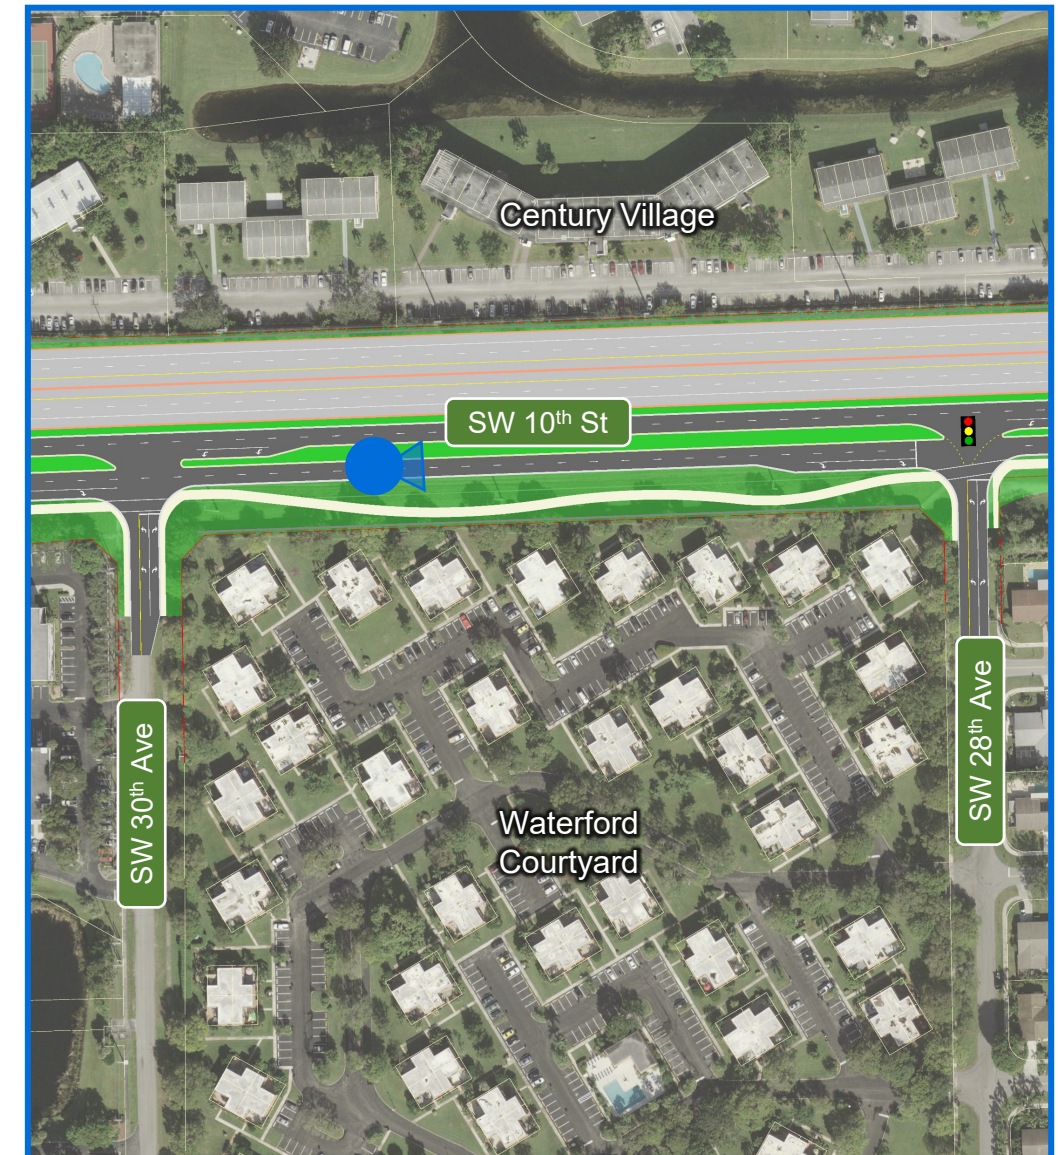

Rendering Booklet with Noise Walls

Camera List

1. At Waterways – Looking West
2. At Waterways – Looking East
3. East of Independence – Looking West
- 4A. East of Independence – Looking East With Ramps to Powerline Road
- 4B. East of Independence – Looking East Without Ramps to Powerline Road
5. At Powerline Road – Looking North
- 6A. At Powerline Road – Looking East With Ramps to Powerline Road
- 6B. At Powerline Road – Looking East Without Ramps to Powerline Road
- 7A. At SW 30th Ave – Looking East With Ramps to Powerline Road
- 7B. At SW 30th Ave – Looking East Without Ramps to Powerline Road
- 8A. East of SW 30th Ave – Looking East With Ramps to Powerline Road
- 8B. East of SW 30th Ave – Looking East Without Ramps to Powerline Road
- 9A. Waterford Courtyard – Looking West With Ramps to Powerline Road
- 9B. Waterford Courtyard – Looking West Without Ramps to Powerline Road
- 10A. At Balcony – Looking Southwest With Ramps to Powerline Road
- 10B. At Balcony – Looking Southwest Without Ramps to Powerline Road

Camera 2: At Waterways – Looking East

Camera 3: East of Independence – Looking West

Camera 4A: East of Independence – Looking East With Ramps to Powerline Road

Camera 4B: East of Independence – Looking East Without Ramps to Powerline Road

Camera 5: At Powerline Road – Looking North

Camera 6A: At Powerline Road – Looking East With Ramps to Powerline Road

Camera 6B: At Powerline Road – Looking East Without Ramps to Powerline Road

Camera 7B: At SW 30th Ave – Looking East Without Ramps to Powerline Road

Camera 8A: East of SW 30th Ave – Looking East With Ramps to Powerline Road

Camera 8B: East of SW 30th Ave – Looking East Without Ramps to Powerline Road

Camera 9A: Waterford Courtyard – Looking West With Ramps to Powerline Road