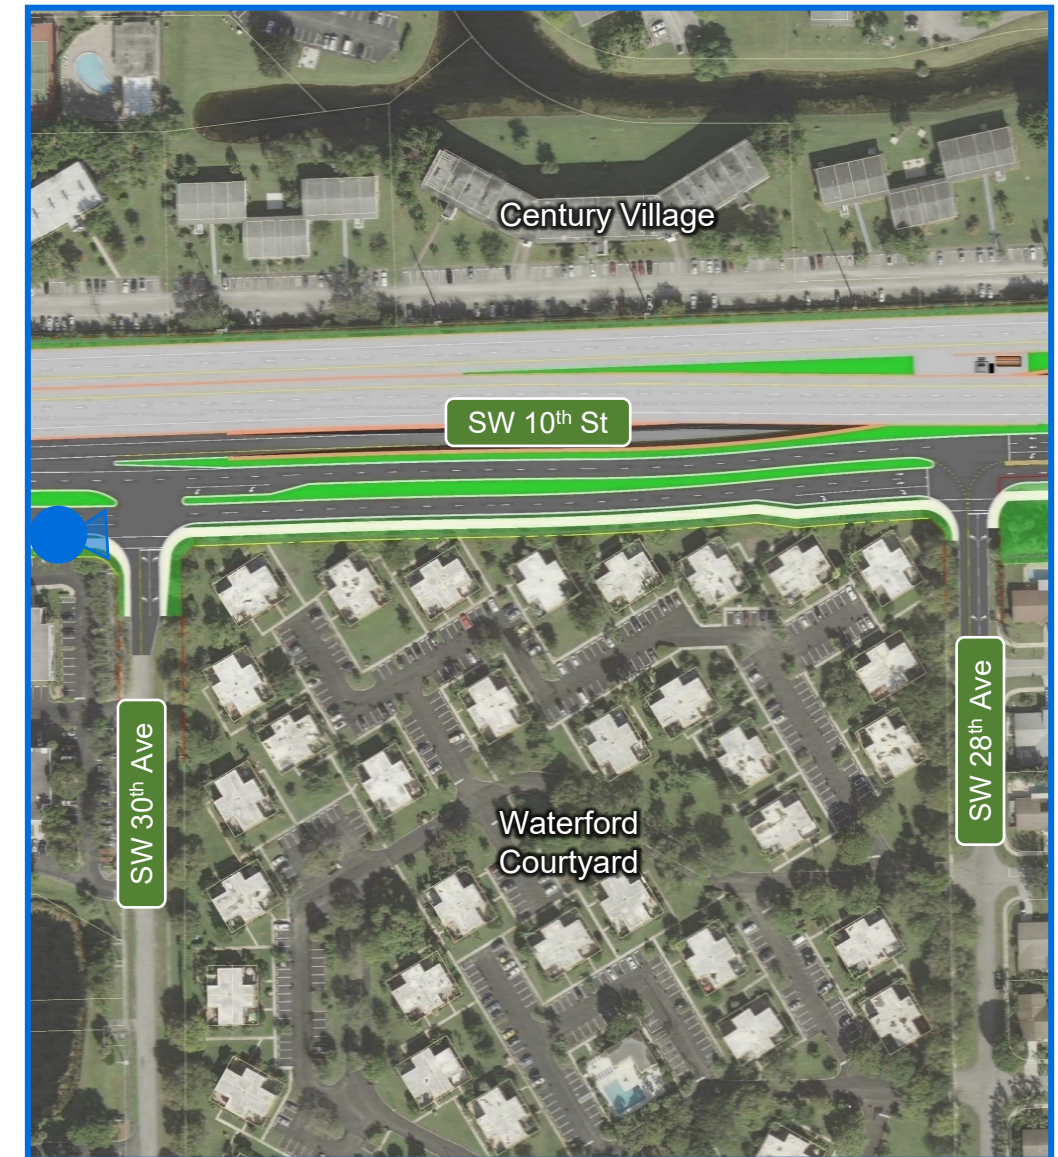

Rendering Booklet with Noise Walls

Camera List

1. At Waterways – Looking West
2. At Waterways – Looking East
3. East of Independence – Looking West
- 4A. East of Independence – Looking East With Ramps to Powerline Road
- 4B. East of Independence – Looking East Without Ramps to Powerline Road
5. At Powerline Road – Looking North
- 6A. At Powerline Road – Looking East With Ramps to Powerline Road
- 6B. At Powerline Road – Looking East Without Ramps to Powerline Road
- 7A. At SW 30th Ave – Looking East With Ramps to Powerline Road
- 7B. At SW 30th Ave – Looking East Without Ramps to Powerline Road
- 8A. East of SW 30th Ave – Looking East With Ramps to Powerline Road
- 8B. East of SW 30th Ave – Looking East Without Ramps to Powerline Road
- 9A. Waterford Courtyard – Looking West With Ramps to Powerline Road
- 9B. Waterford Courtyard – Looking West Without Ramps to Powerline Road
- 10A. At Balcony – Looking Southwest With Ramps to Powerline Road
- 10B. At Balcony – Looking Southwest Without Ramps to Powerline Road

Camera 2: At Waterways – Looking East

Camera 3: East of Independence – Looking West

Camera 4A: East of Independence – Looking East With Ramps to Powerline Road

Camera 4B: East of Independence – Looking East Without Ramps to Powerline Road

Camera 5: At Powerline Road – Looking North

Camera 6A: At Powerline Road – Looking East With Ramps to Powerline Road

Camera 6B: At Powerline Road – Looking East Without Ramps to Powerline Road

Camera 7B: At SW 30th Ave – Looking East Without Ramps to Powerline Road

Camera 8A: East of SW 30th Ave – Looking East With Ramps to Powerline Road

Camera 8B: East of SW 30th Ave – Looking East Without Ramps to Powerline Road

Camera 9A: Waterford Courtyard – Looking West With Ramps to Powerline Road