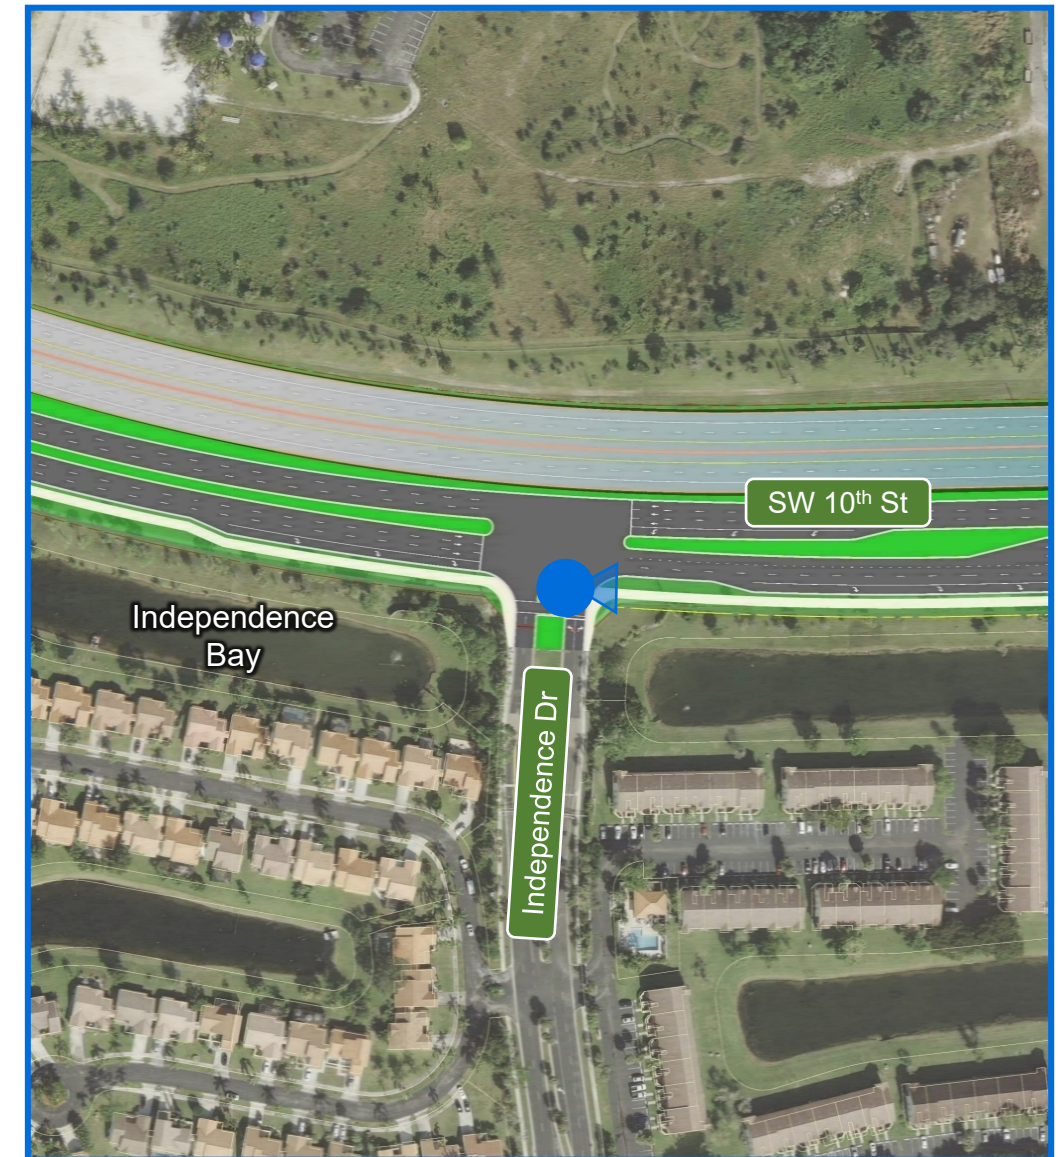

Rendering Booklet with Noise Walls

Camera List

1. At Waterways – Looking West
2. At Waterways – Looking East
3. East of Independence – Looking West
- 4A. East of Independence – Looking East With Ramps to Powerline Road
- 4B. East of Independence – Looking East Without Ramps to Powerline Road
5. At Powerline Road – Looking North
- 6A. At Powerline Road – Looking East With Ramps to Powerline Road
- 6B. At Powerline Road – Looking East Without Ramps to Powerline Road
- 7A. At SW 30th Ave – Looking East With Ramps to Powerline Road
- 7B. At SW 30th Ave – Looking East Without Ramps to Powerline Road
- 8A. East of SW 30th Ave – Looking East With Ramps to Powerline Road
- 8B. East of SW 30th Ave – Looking East Without Ramps to Powerline Road
- 9A. Waterford Courtyard – Looking West With Ramps to Powerline Road
- 9B. Waterford Courtyard – Looking West Without Ramps to Powerline Road
- 10A. At Balcony – Looking Southwest With Ramps to Powerline Road
- 10B. At Balcony – Looking Southwest Without Ramps to Powerline Road

Camera 2: At Waterways – Looking East

Camera 3: East of Independence – Looking West

Camera 4A: East of Independence – Looking East With Ramps to Powerline Road

Camera 4B: East of Independence – Looking East Without Ramps to Powerline Road

Camera 5: At Powerline Road – Looking North

Camera 6A: At Powerline Road – Looking East With Ramps to Powerline Road

Camera 6B: At Powerline Road – Looking East Without Ramps to Powerline Road

Camera 7B: At SW 30th Ave – Looking East Without Ramps to Powerline Road

Camera 8A: East of SW 30th Ave – Looking East With Ramps to Powerline Road

Camera 8B: East of SW 30th Ave – Looking East Without Ramps to Powerline Road

Camera 9A: Waterford Courtyard – Looking West With Ramps to Powerline Road