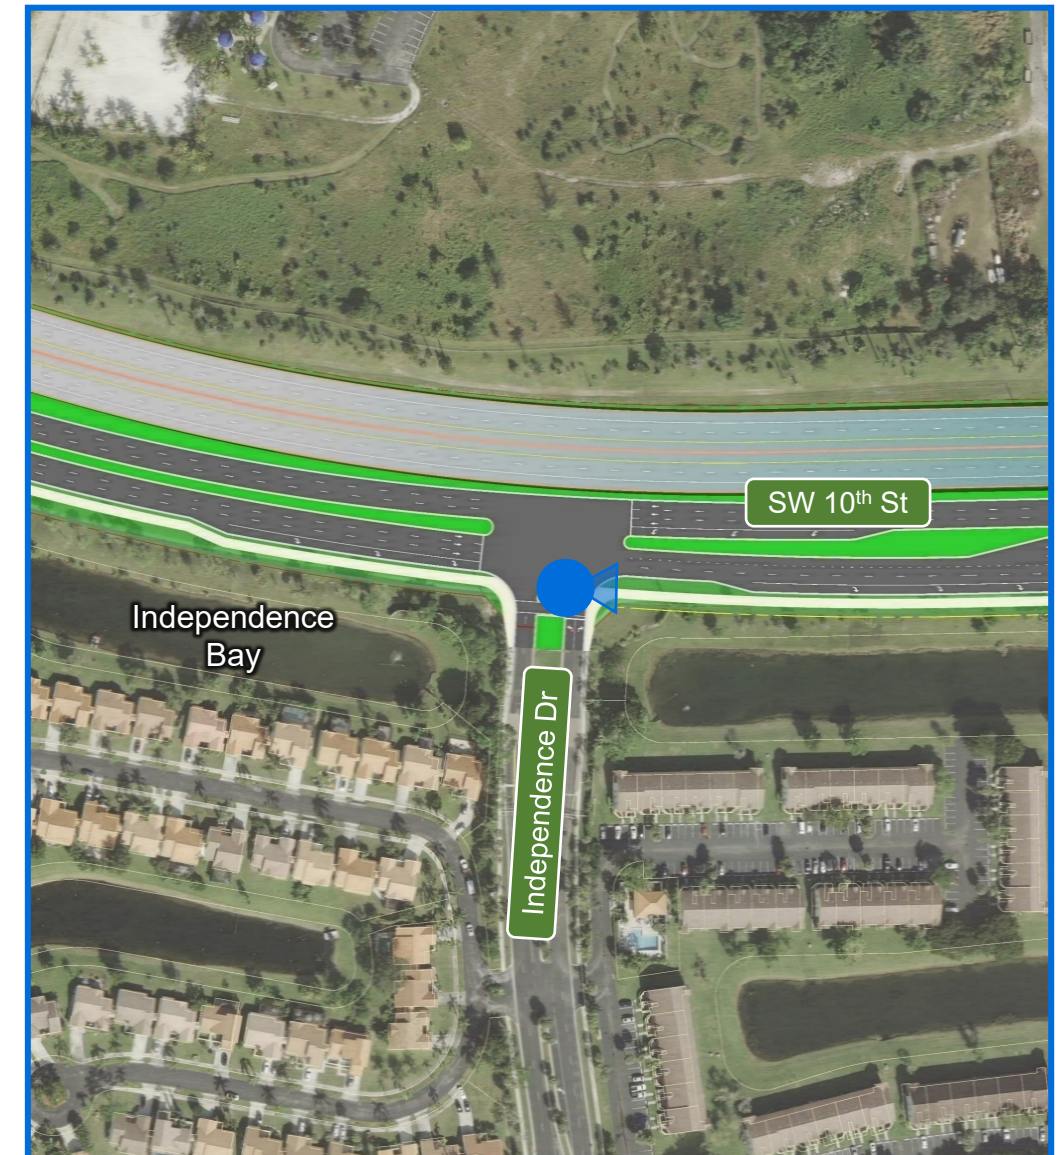

Rendering Booklet with Noise Walls

Camera List

1. At Waterways – Looking West
2. At Waterways – Looking East
3. East of Independence – Looking West
- 4A. East of Independence – Looking East With Ramps to Powerline Road
- 4B. East of Independence – Looking East Without Ramps to Powerline Road
5. At Powerline Road – Looking North
- 6A. At Powerline Road – Looking East With Ramps to Powerline Road
- 6B. At Powerline Road – Looking East Without Ramps to Powerline Road
- 7A. At SW 30th Ave – Looking East With Ramps to Powerline Road
- 7B. At SW 30th Ave – Looking East Without Ramps to Powerline Road
- 8A. East of SW 30th Ave – Looking East With Ramps to Powerline Road
- 8B. East of SW 30th Ave – Looking East Without Ramps to Powerline Road
- 9A. Waterford Courtyard – Looking West With Ramps to Powerline Road
- 9B. Waterford Courtyard – Looking West Without Ramps to Powerline Road
- 10A. At Balcony – Looking Southwest With Ramps to Powerline Road
- 10B. At Balcony – Looking Southwest Without Ramps to Powerline Road

Camera 2: At Waterways – Looking East

Camera 3: East of Independence – Looking West

Camera 4A: East of Independence – Looking East With Ramps to Powerline Road

Camera 4B: East of Independence – Looking East Without Ramps to Powerline Road

Camera 5: At Powerline Road – Looking North

Camera 6A: At Powerline Road – Looking East With Ramps to Powerline Road

Camera 6B: At Powerline Road – Looking East Without Ramps to Powerline Road

Camera 7B: At SW 30th Ave – Looking East Without Ramps to Powerline Road

Camera 8A: East of SW 30th Ave – Looking East With Ramps to Powerline Road

Camera 8B: East of SW 30th Ave – Looking East Without Ramps to Powerline Road

Camera 9A: Waterford Courtyard – Looking West With Ramps to Powerline Road