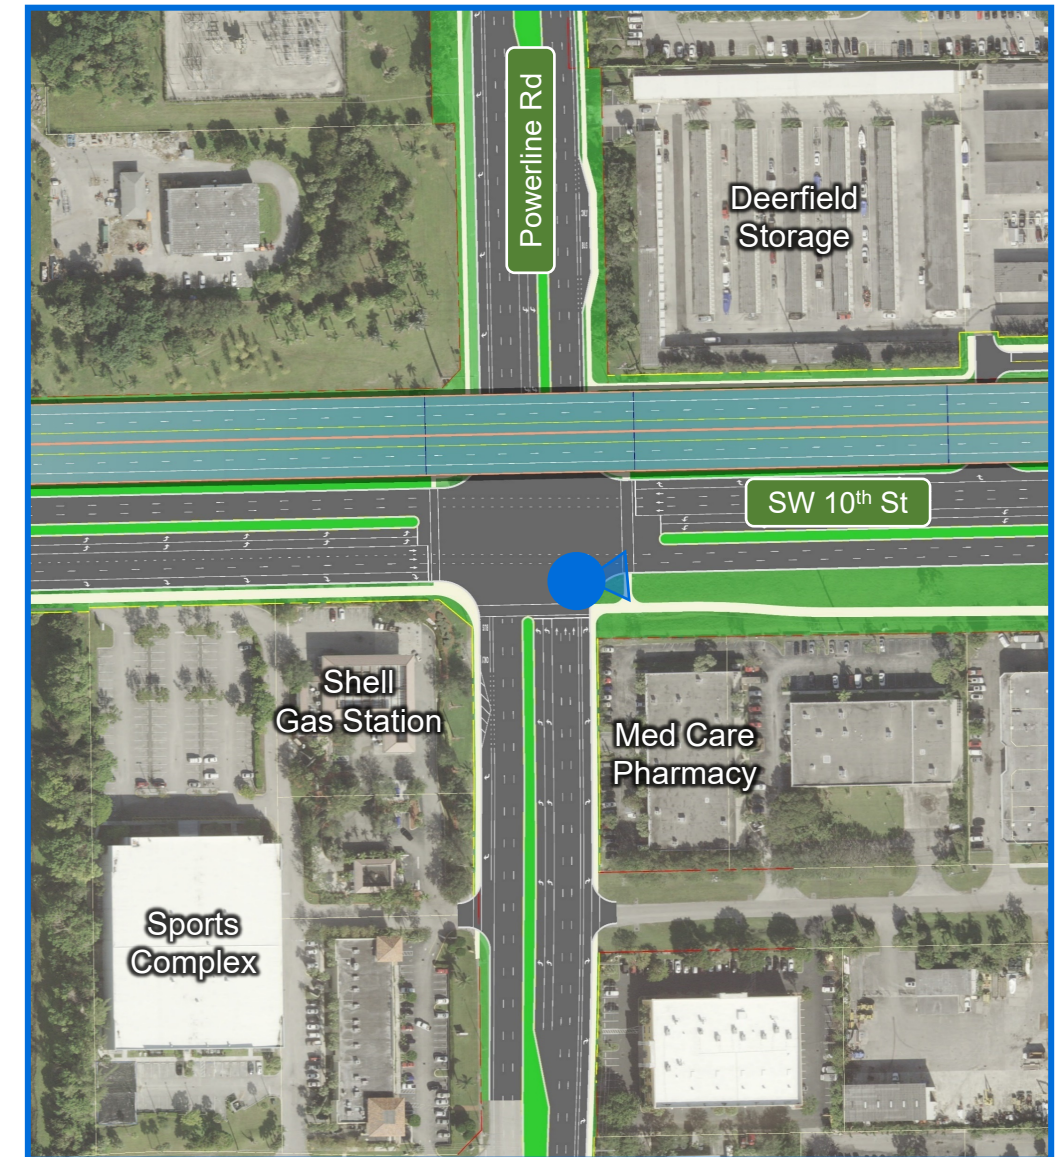

Rendering Booklet with Noise Walls

Camera List

1. At Waterways – Looking West
2. At Waterways – Looking East
3. East of Independence – Looking West
- 4A. East of Independence – Looking East With Ramps to Powerline Road
- 4B. East of Independence – Looking East Without Ramps to Powerline Road
5. At Powerline Road – Looking North
- 6A. At Powerline Road – Looking East With Ramps to Powerline Road
- 6B. At Powerline Road – Looking East Without Ramps to Powerline Road
- 7A. At SW 30th Ave – Looking East With Ramps to Powerline Road
- 7B. At SW 30th Ave – Looking East Without Ramps to Powerline Road
- 8A. East of SW 30th Ave – Looking East With Ramps to Powerline Road
- 8B. East of SW 30th Ave – Looking East Without Ramps to Powerline Road
- 9A. Waterford Courtyard – Looking West With Ramps to Powerline Road
- 9B. Waterford Courtyard – Looking West Without Ramps to Powerline Road
- 10A. At Balcony – Looking Southwest With Ramps to Powerline Road
- 10B. At Balcony – Looking Southwest Without Ramps to Powerline Road

Camera 2: At Waterways – Looking East

Camera 3: East of Independence – Looking West

Camera 4A: East of Independence – Looking East With Ramps to Powerline Road

Camera 4B: East of Independence – Looking East Without Ramps to Powerline Road

Camera 5: At Powerline Road – Looking North

Camera 6A: At Powerline Road – Looking East With Ramps to Powerline Road

Camera 6B: At Powerline Road – Looking East Without Ramps to Powerline Road

Camera 7B: At SW 30th Ave – Looking East Without Ramps to Powerline Road

Camera 8A: East of SW 30th Ave – Looking East With Ramps to Powerline Road

Camera 8B: East of SW 30th Ave – Looking East Without Ramps to Powerline Road

Camera 9A: Waterford Courtyard – Looking West With Ramps to Powerline Road