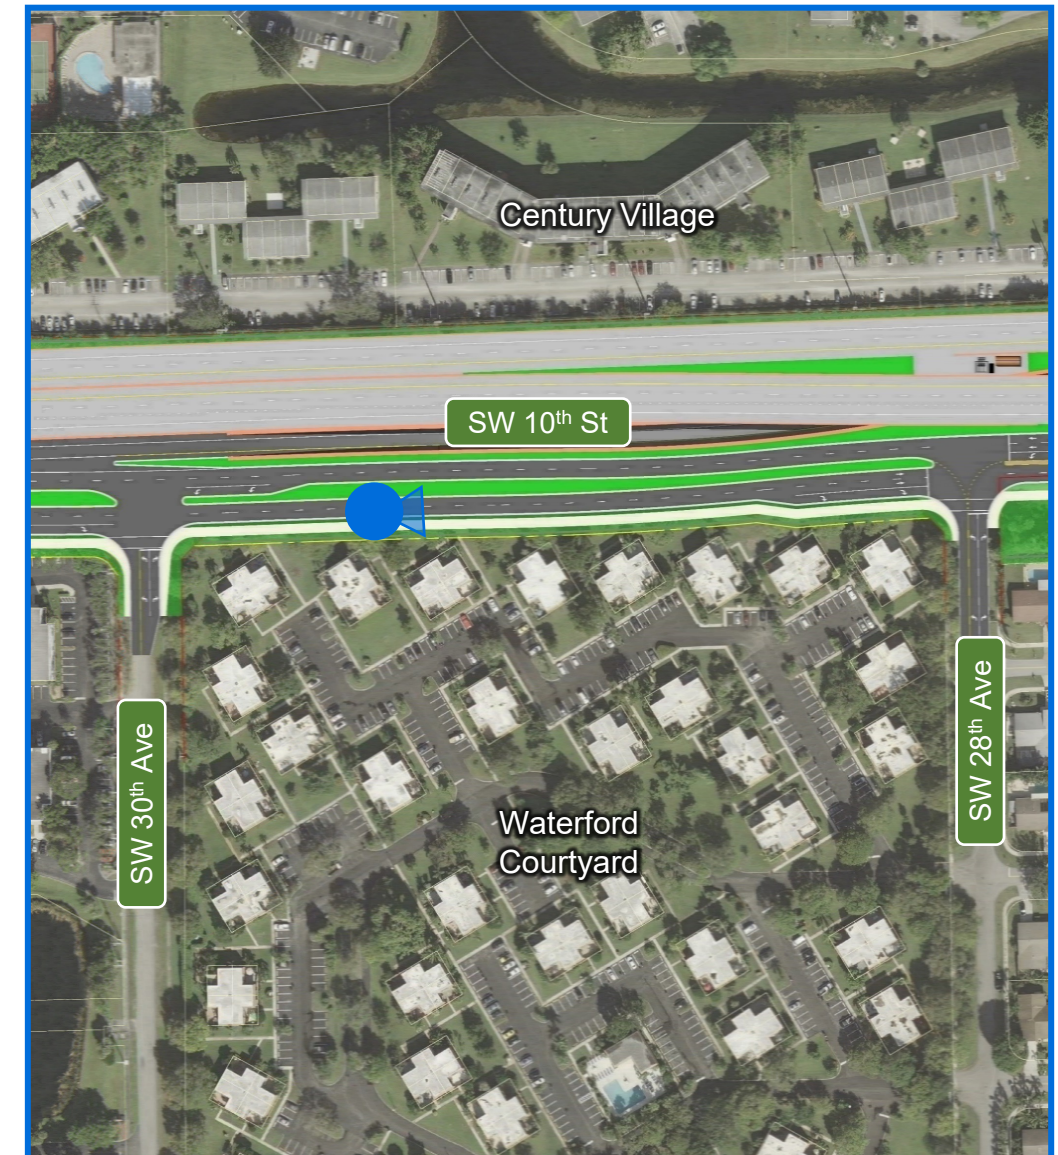

Rendering Booklet with Noise Walls

Camera List

1. At Waterways – Looking West
2. At Waterways – Looking East
3. East of Independence – Looking West
- 4A. East of Independence – Looking East With Ramps to Powerline Road
- 4B. East of Independence – Looking East Without Ramps to Powerline Road
5. At Powerline Road – Looking North
- 6A. At Powerline Road – Looking East With Ramps to Powerline Road
- 6B. At Powerline Road – Looking East Without Ramps to Powerline Road
- 7A. At SW 30th Ave – Looking East With Ramps to Powerline Road
- 7B. At SW 30th Ave – Looking East Without Ramps to Powerline Road
- 8A. East of SW 30th Ave – Looking East With Ramps to Powerline Road
- 8B. East of SW 30th Ave – Looking East Without Ramps to Powerline Road
- 9A. Waterford Courtyard – Looking West With Ramps to Powerline Road
- 9B. Waterford Courtyard – Looking West Without Ramps to Powerline Road
- 10A. At Balcony – Looking Southwest With Ramps to Powerline Road
- 10B. At Balcony – Looking Southwest Without Ramps to Powerline Road

Camera 2: At Waterways – Looking East

Camera 3: East of Independence – Looking West

Camera 4A: East of Independence – Looking East With Ramps to Powerline Road

Camera 4B: East of Independence – Looking East Without Ramps to Powerline Road

Camera 5: At Powerline Road – Looking North

Camera 6A: At Powerline Road – Looking East With Ramps to Powerline Road

Camera 6B: At Powerline Road – Looking East Without Ramps to Powerline Road

Camera 7B: At SW 30th Ave – Looking East Without Ramps to Powerline Road

Camera 8A: East of SW 30th Ave – Looking East With Ramps to Powerline Road

Camera 8B: East of SW 30th Ave – Looking East Without Ramps to Powerline Road

Camera 9A: Waterford Courtyard – Looking West With Ramps to Powerline Road