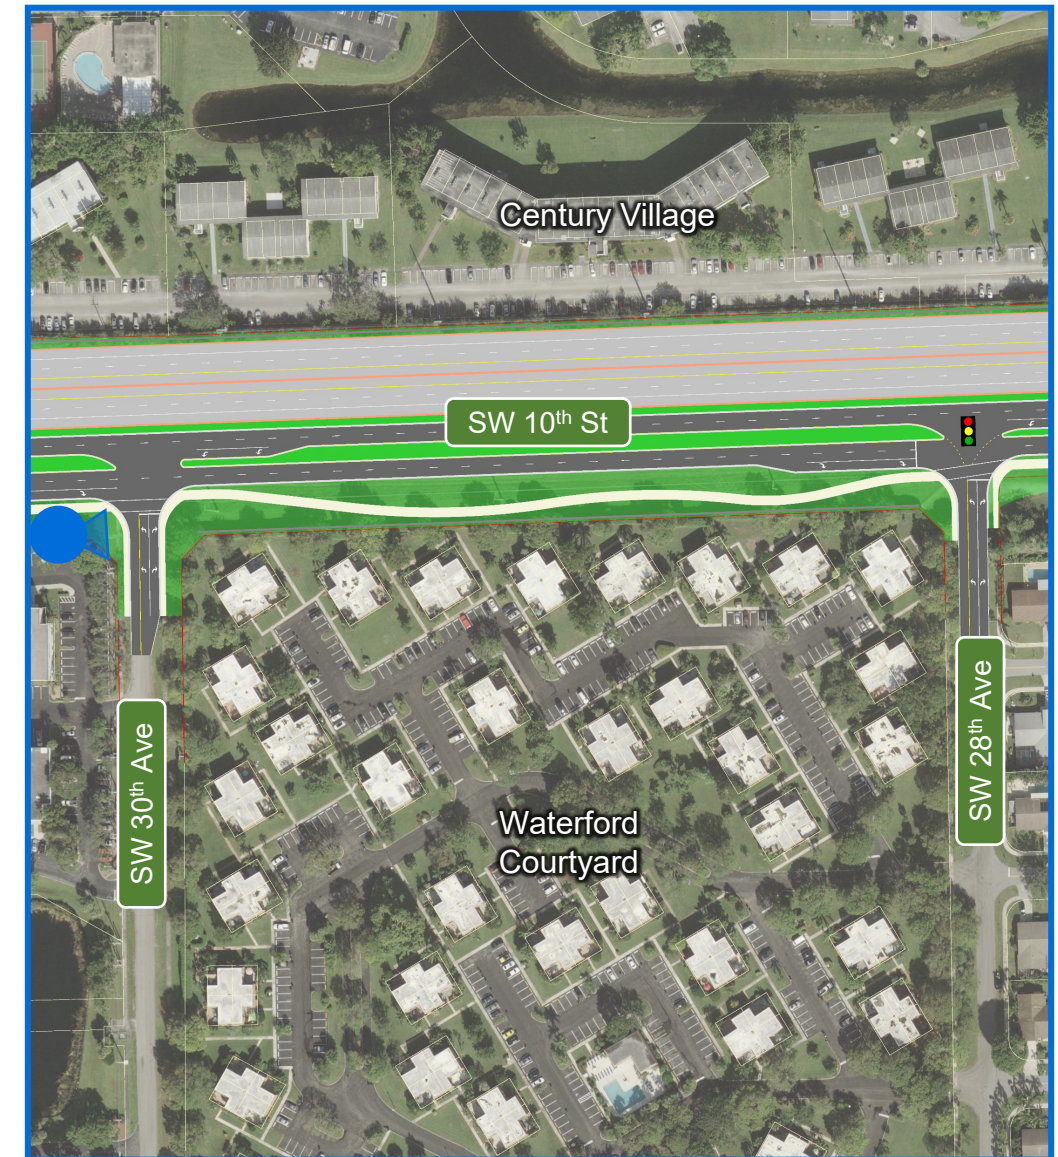

Rendering Booklet with Noise Walls

Camera List

1. At Waterways – Looking West
2. At Waterways – Looking East
3. East of Independence – Looking West
- 4A. East of Independence – Looking East With Ramps to Powerline Road
- 4B. East of Independence – Looking East Without Ramps to Powerline Road
5. At Powerline Road – Looking North
- 6A. At Powerline Road – Looking East With Ramps to Powerline Road
- 6B. At Powerline Road – Looking East Without Ramps to Powerline Road
- 7A. At SW 30th Ave – Looking East With Ramps to Powerline Road
- 7B. At SW 30th Ave – Looking East Without Ramps to Powerline Road
- 8A. East of SW 30th Ave – Looking East With Ramps to Powerline Road
- 8B. East of SW 30th Ave – Looking East Without Ramps to Powerline Road
- 9A. Waterford Courtyard – Looking West With Ramps to Powerline Road
- 9B. Waterford Courtyard – Looking West Without Ramps to Powerline Road
- 10A. At Balcony – Looking Southwest With Ramps to Powerline Road
- 10B. At Balcony – Looking Southwest Without Ramps to Powerline Road

Camera 2: At Waterways – Looking East

Camera 3: East of Independence – Looking West

Camera 4A: East of Independence – Looking East With Ramps to Powerline Road

Camera 4B: East of Independence – Looking East Without Ramps to Powerline Road

Camera 5: At Powerline Road – Looking North

Camera 6A: At Powerline Road – Looking East With Ramps to Powerline Road

Camera 6B: At Powerline Road – Looking East Without Ramps to Powerline Road

Camera 7B: At SW 30th Ave – Looking East Without Ramps to Powerline Road

Camera 8A: East of SW 30th Ave – Looking East With Ramps to Powerline Road

Camera 8B: East of SW 30th Ave – Looking East Without Ramps to Powerline Road

Camera 9A: Waterford Courtyard – Looking West With Ramps to Powerline Road